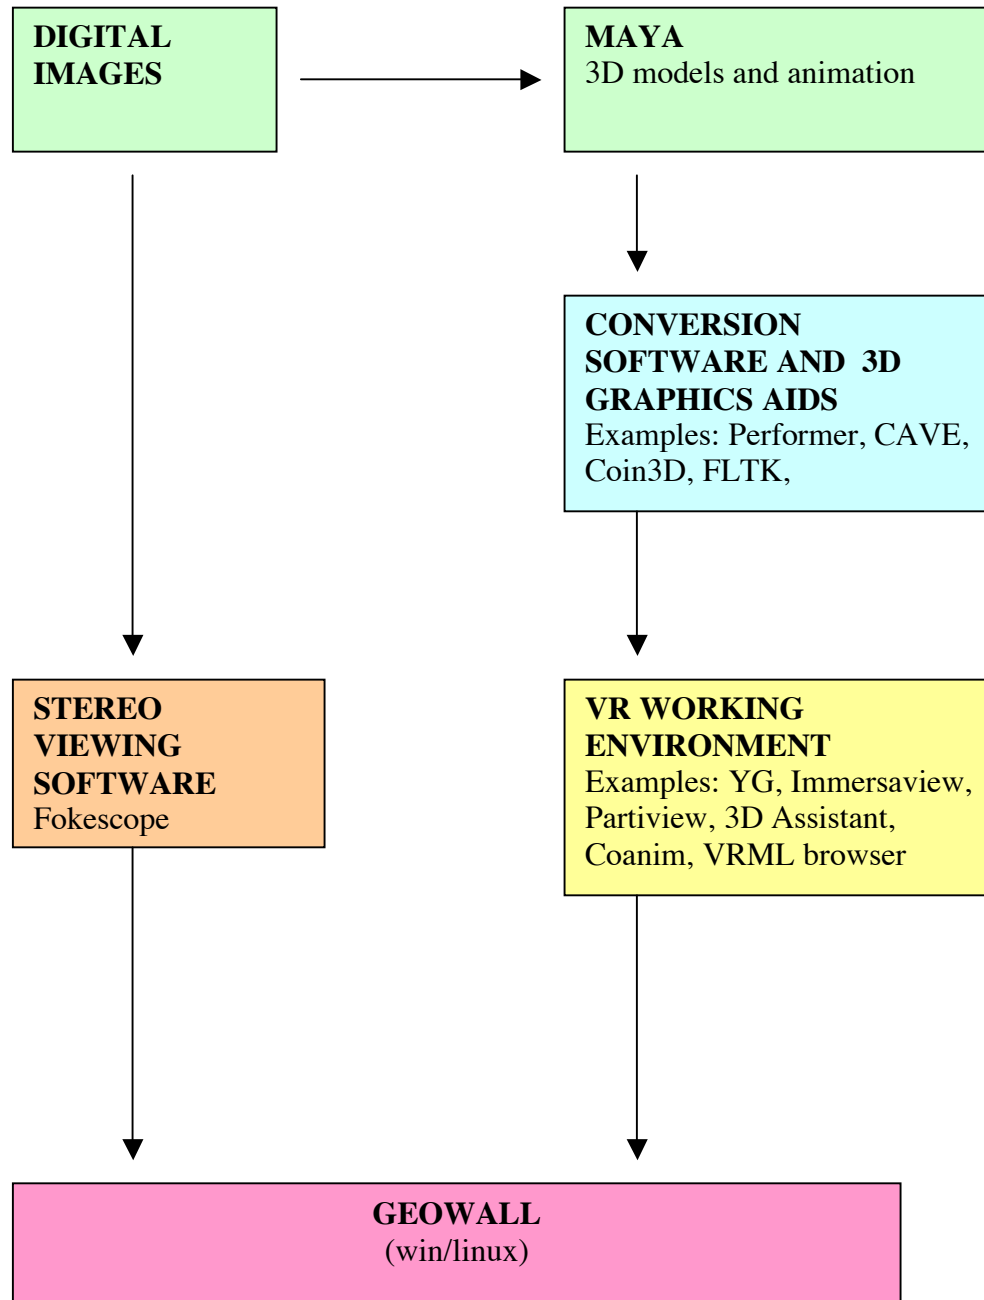

GEOWALL FLOW 1.1 General

Source

Helper software

VR environment

Stereo viewer